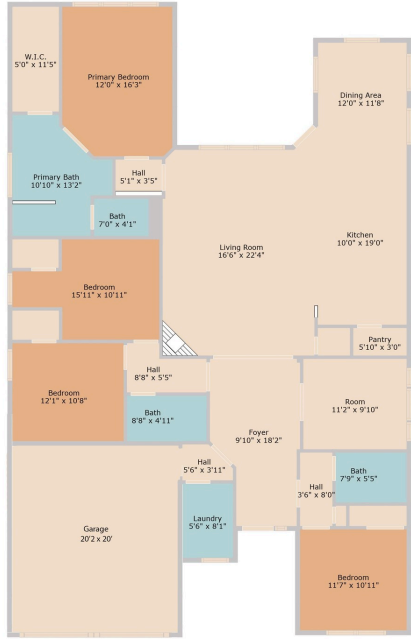

Charlie Pitkin

📞 512-333-0990

✉ charlie@clearsailrealty.com

🌐 clearsailrealty.com

© 2025 TBD. All rights reserved. This floor plan is an approximation of existing structures and features and is provided for convenience only with the permission of the seller. All measurements are approximate and not guaranteed to be exact or to scale. Buyer should confirm measurements using their own sources.