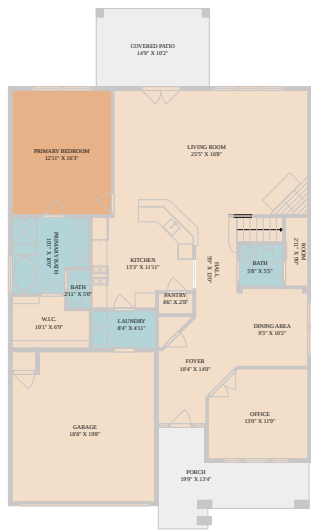

TWIST TOURS

TWIST TOURS

TWIST TOURS

© 2026 331 Enterprises, LLC. All rights reserved. This floor plan is an approximation of existing structures and features and is provided for convenience only with the permission of the seller. All measurements are approximate and not guaranteed to be exact or to scale. Buyer should confirm measurements using their own sources.