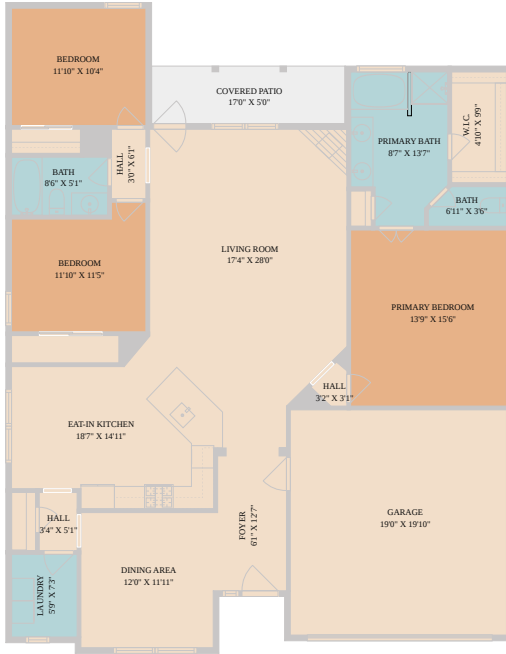

**TWIST
TOURS**

Jeff Tucker

Broker Associate/REALTOR®

📞 512.751.6508

✉️ jefftucker@realtyaustin.com

🌐 www.realtyaustin.com

© 2026 331 Enterprises, LLC. All rights reserved. This floor plan is an approximation of existing structures and features and is provided for convenience only with the permission of the seller. All measurements are approximate and not guaranteed to be exact or to scale. Buyer should confirm measurements using their own sources.