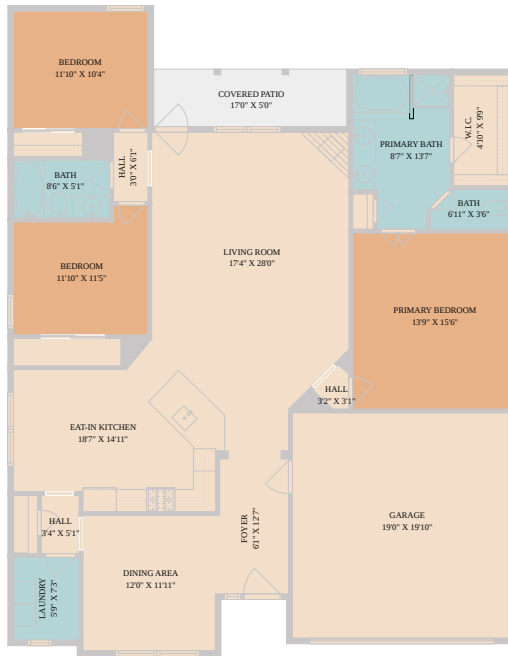

TWIST
TOURS

© 2026 331 Enterprises, LLC. All rights reserved. This floor plan is an approximation of existing structures and features and is provided for convenience only with the permission of the seller. All measurements are approximate and not guaranteed to be exact or to scale. Buyer should confirm measurements using their own sources.