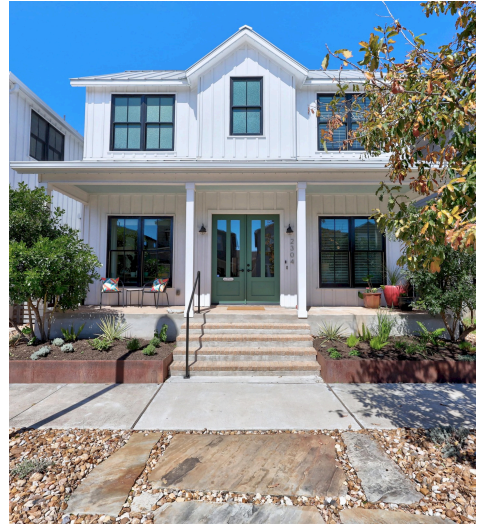

2304 McBee Street
Austin, TX 78723

See online or with your mobile device:
<https://2304mabee.com>

**TWIST
TOURS**

TOTAL 2076 sq. ft.
FLOOR 1: 1088 sq. ft. FLOOR 2: 988 sq. ft.
EXCLUDED AREAS: OPEN TO BELOW: 23 sq. ft.