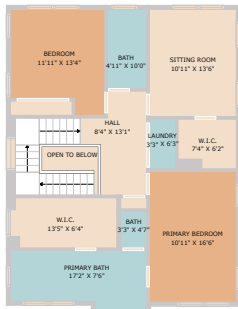

**TWIST
TOURS**