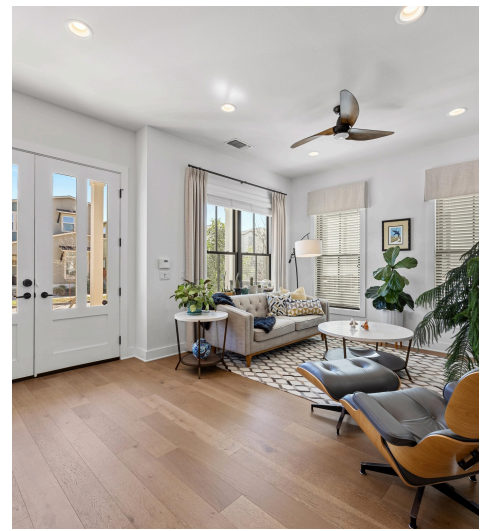

Ron Redder

Broker

📞 5126578674

✉️ ron@presidiogroup.com

🌐 www.presidiogroup.com

© 2025 TBD. All rights reserved. This floor plan is an approximation of existing structures and features and is provided for convenience only with the permission of the seller. All measurements are approximate and not guaranteed to be exact or to scale. Buyer should confirm measurements using their own sources.