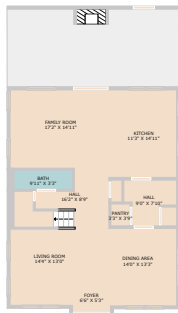

**TWIST
TOURS**