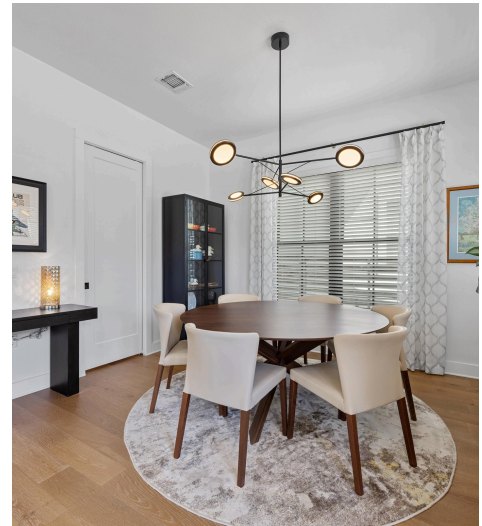

Ron Redder

Broker

📞 5126578674

✉️ ron@presidiogroup.com

🌐 www.presidiogroup.com

© 2025 TBD. All rights reserved. This floor plan is an approximation of existing structures and features and is provided for convenience only with the permission of the seller. All measurements are approximate and not guaranteed to be exact or to scale. Buyer should confirm measurements using their own sources.