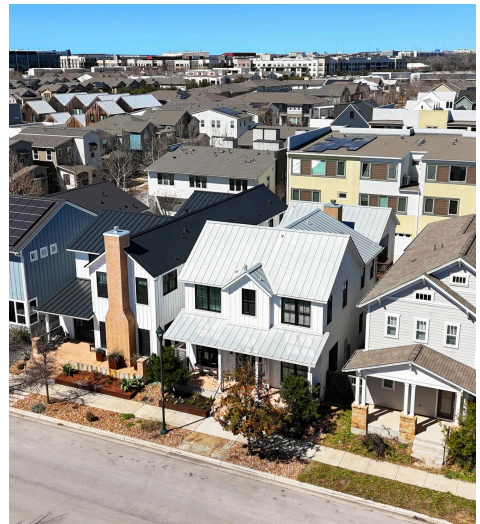

2304 McBee Street
Austin, TX 78723

See online or with your mobile device:
<https://2304mabee.com>

**TWIST
TOURS**

TOTAL 2076 sq. ft.
FLOOR 1: 1088 sq. ft. FLOOR 2: 988 sq. ft.
EXCLUDED AREAS: OPEN TO BELOW: 23 sq. ft.