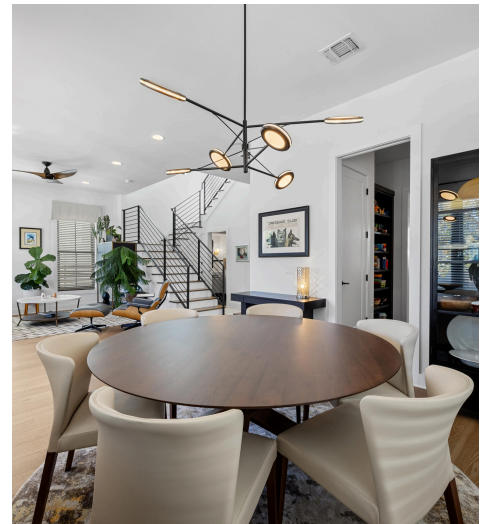

Ron Redder

Broker

📞 5126578674

✉️ ron@presidiogroup.com

🌐 www.presidiogroup.com

© 2025 TBD. All rights reserved. This floor plan is an approximation of existing structures and features and is provided for convenience only with the permission of the seller. All measurements are approximate and not guaranteed to be exact or to scale. Buyer should confirm measurements using their own sources.