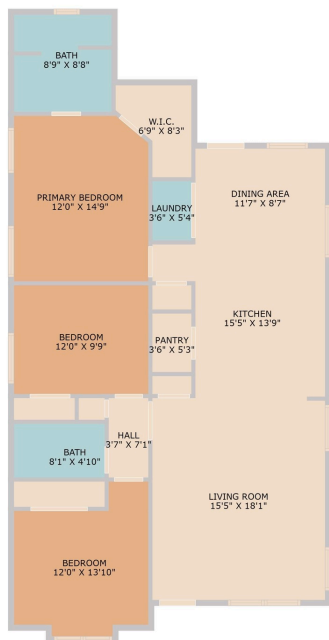

**TWIST
TOURS**

© 2025 TBD. All rights reserved. This floor plan is an approximation of existing structures and features and is provided for convenience only with the permission of the seller. All measurements are approximate and not guaranteed to be exact or to scale. Buyer should confirm measurements using their own sources.