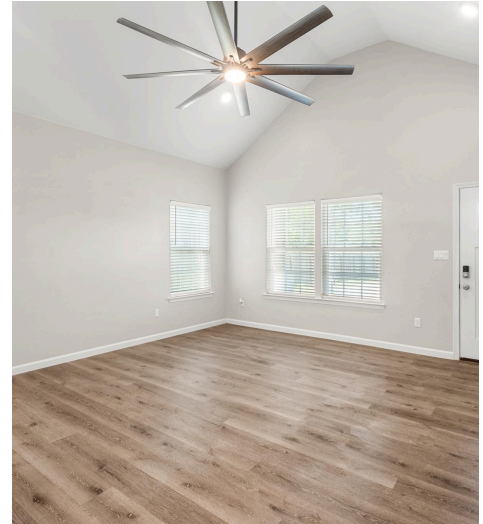

220 Spruce Avenue  
Luling, TX 78648

See online or with your mobile device:  
<https://220spruceavenue.mls.tours>

Floor Plan Created By Cubicasa App. Measurements Deemed Highly Reliable But Not Guaranteed.