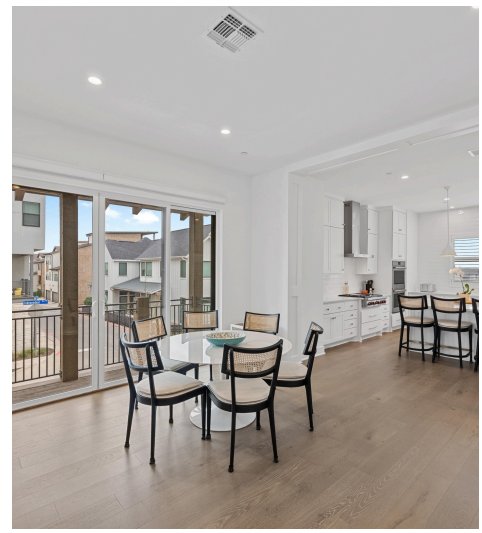

TOTAL: 3510 sq. ft.
BELOW GROUND: 559 sq. ft., FLOOR 2: 950 sq. ft., FLOOR 3: 1117 sq. ft., FLOOR 4: 884 sq. ft.

TWIST TOURS

© 2025 TBD. All rights reserved. This floor plan is an approximation of existing structures and features and is provided for convenience only with the permission of the seller. All measurements are approximate and not guaranteed to be exact or to scale. Buyer should confirm measurements using their own sources.