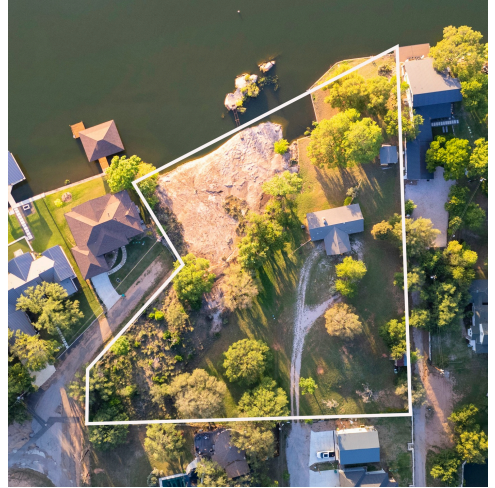

310 Castlehigh Drive

Marble Falls, TX 78654

See online or with your mobile device:
<https://www.310CastleHigh.com>

Hope Teel Colt

Team Leader

📞 903-641-3154

✉️ hopeteel@gmail.com

🌐 <https://www.hopelivesaustin.com>