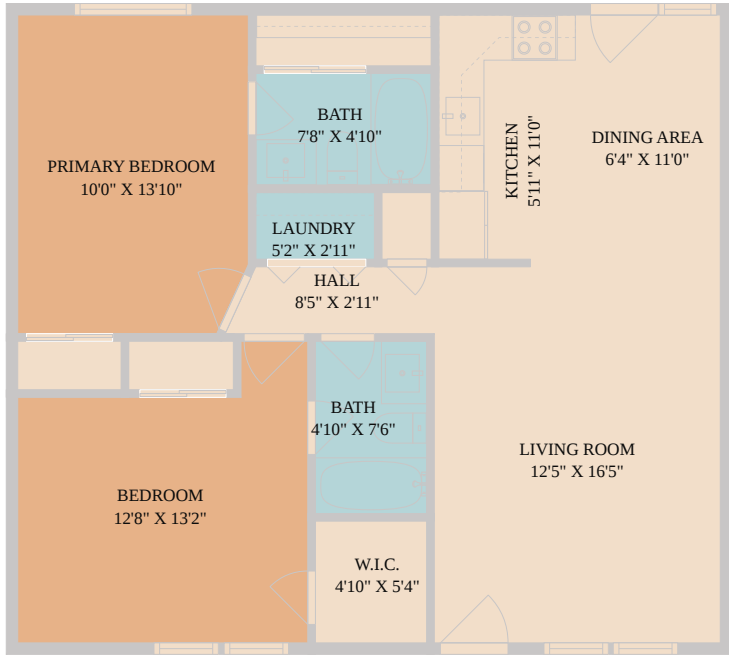

**TWIST
TOURS**