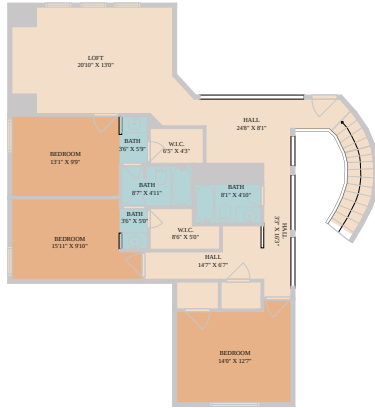

TWIST TOURS