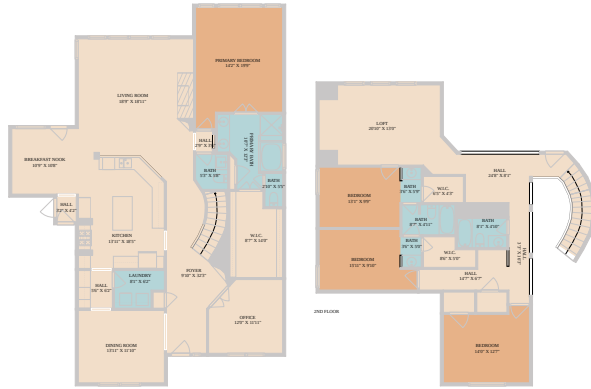

TWIST TOURS