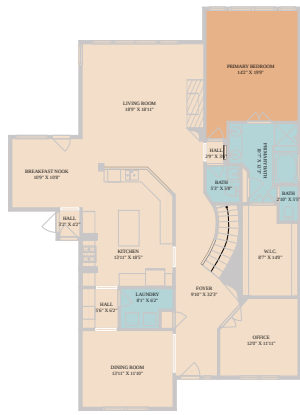

TWIST TOURS