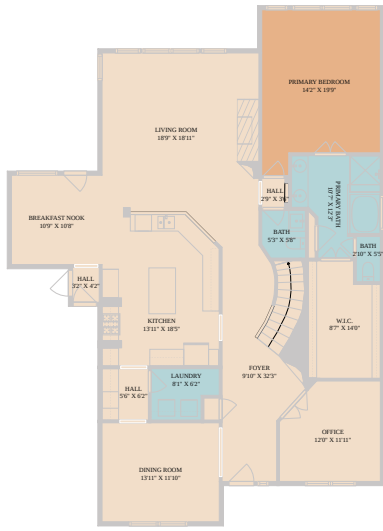

TWIST TOURS

TWIST TOURS

TWIST TOURS

© 2026 331 Enterprises, LLC. All rights reserved. This floor plan is an approximation of existing structures and features and is provided for convenience only with the permission of the seller. All measurements are approximate and not guaranteed to be exact or to scale. Buyer should confirm measurements using their own sources.