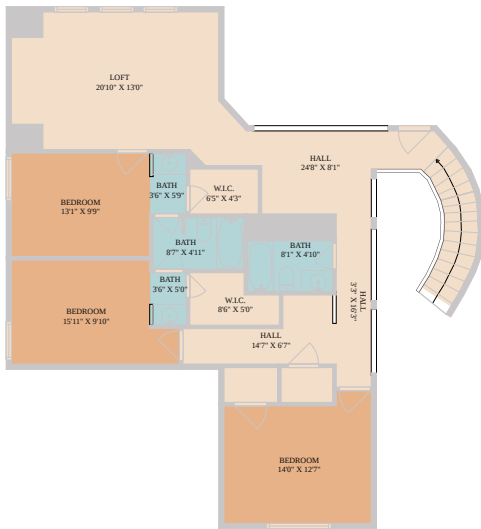

TWIST TOURS