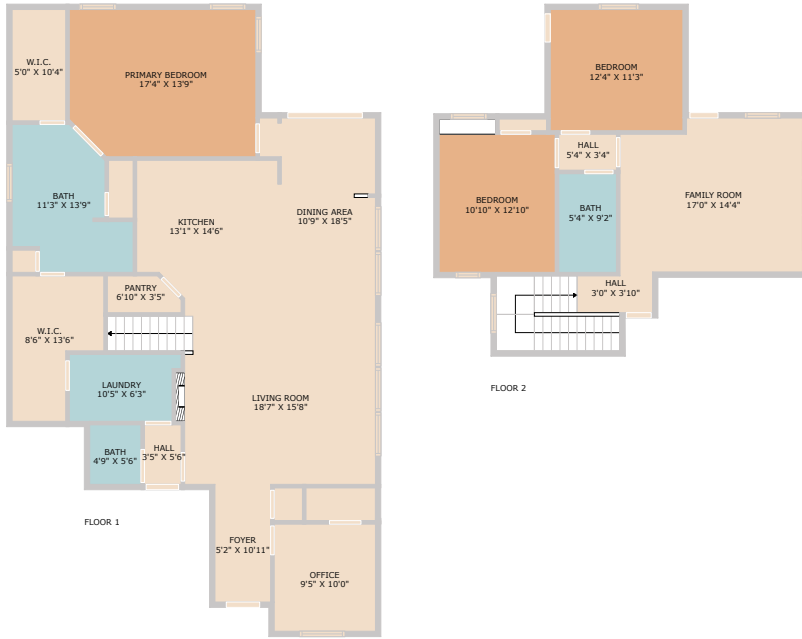

Poem Turner
REALTOR

📞 512-591-8402

✉️ poem@propertieswithpoem.com

© 2025 TBD. All rights reserved. This floor plan is an approximation of existing structures and features and is provided for convenience only with the permission of the seller. All measurements are approximate and not guaranteed to be exact or to scale. Buyer should confirm measurements using their own sources.