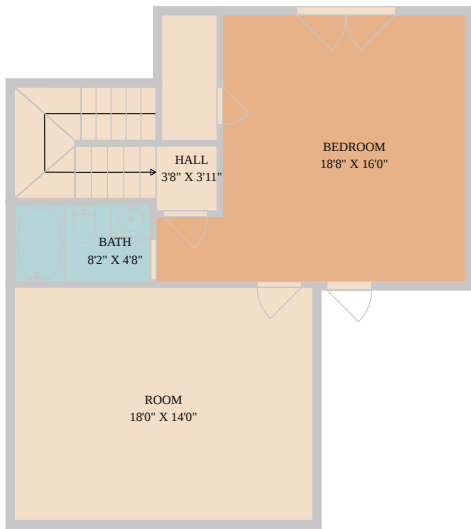

TWIST TOURS