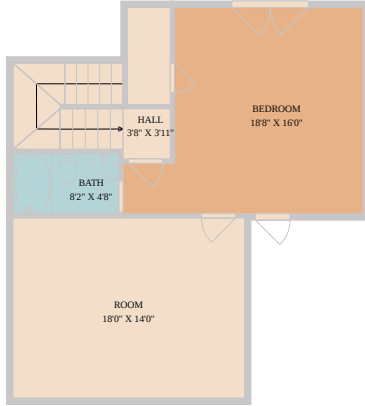

TWIST TOURS