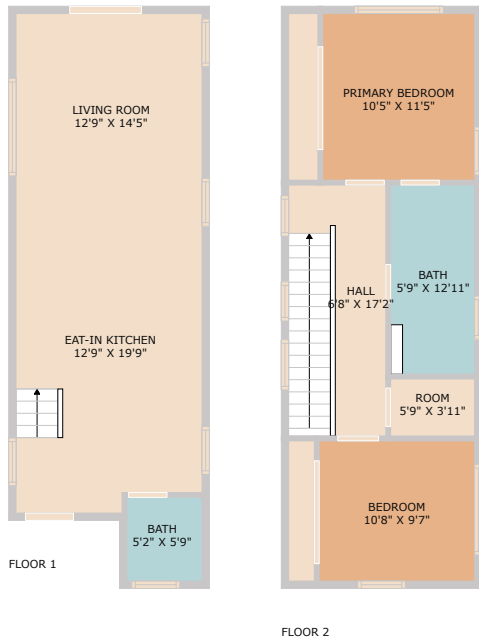

**TWIST
TOURS**

© 2025 TBD. All rights reserved. This floor plan is an approximation of existing structures and features and is provided for convenience only with the permission of the seller. All measurements are approximate and not guaranteed to be exact or to scale. Buyer should confirm measurements using their own sources.