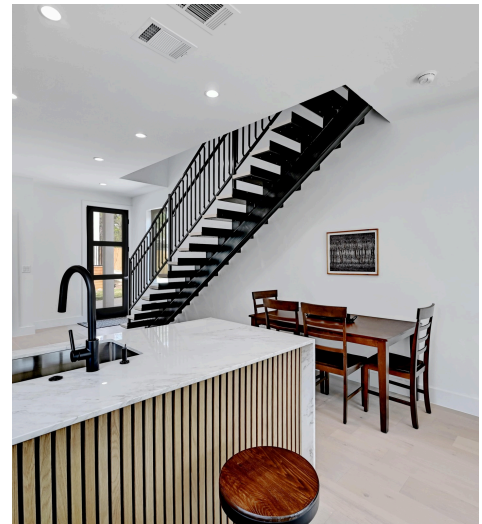

**TWIST
TOURS**

© 2025 TBD. All rights reserved. This floor plan is an approximation of existing structures and features and is provided for convenience only with the permission of the seller. All measurements are approximate and not guaranteed to be exact or to scale. Buyer should confirm measurements using their own sources.