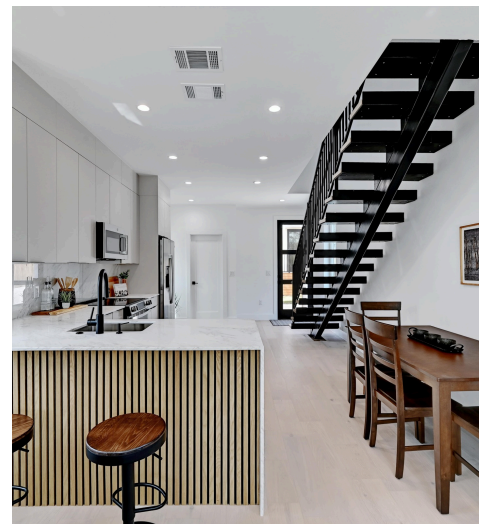

**TWIST
TOURS**

© 2025 TBD. All rights reserved. This floor plan is an approximation of existing structures and features and is provided for convenience only with the permission of the seller. All measurements are approximate and not guaranteed to be exact or to scale. Buyer should confirm measurements using their own sources.