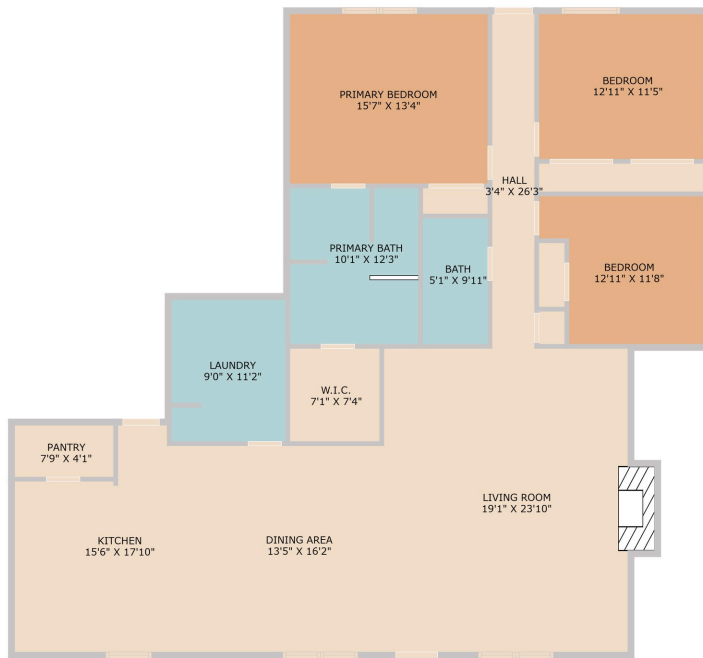

**TWIST
TOURS**

© 2026 331 Enterprises, LLC. All rights reserved. This floor plan is an approximation of existing structures and features and is provided for convenience only with the permission of the seller. All measurements are approximate and not guaranteed to be exact or to scale. Buyer should confirm measurements using their own sources.