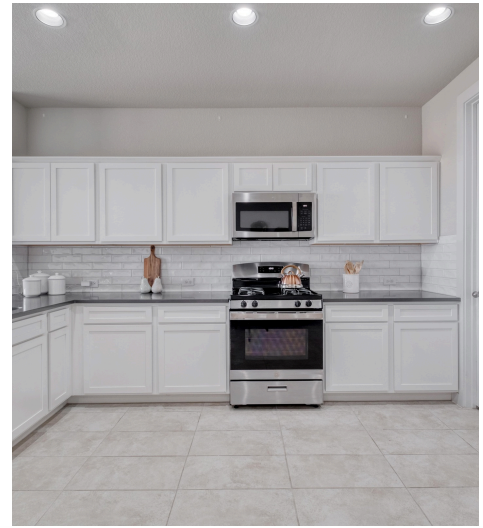

© 2025 TBD. All rights reserved. This floor plan is an approximation of existing structures and features and is provided for convenience only with the permission of the seller. All measurements are approximate and not guaranteed to be exact or to scale. Buyer should confirm measurements using their own sources.