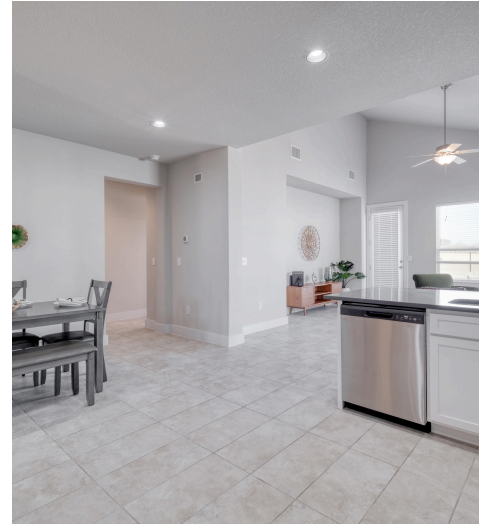

© 2025 TBD. All rights reserved. This floor plan is an approximation of existing structures and features and is provided for convenience only with the permission of the seller. All measurements are approximate and not guaranteed to be exact or to scale. Buyer should confirm measurements using their own sources.