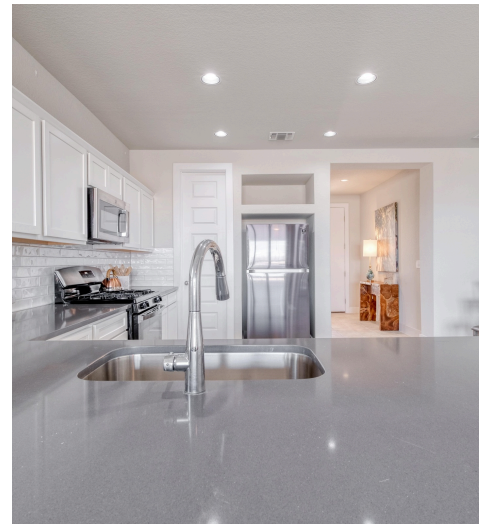

© 2025 TBD. All rights reserved. This floor plan is an approximation of existing structures and features and is provided for convenience only with the permission of the seller. All measurements are approximate and not guaranteed to be exact or to scale. Buyer should confirm measurements using their own sources.