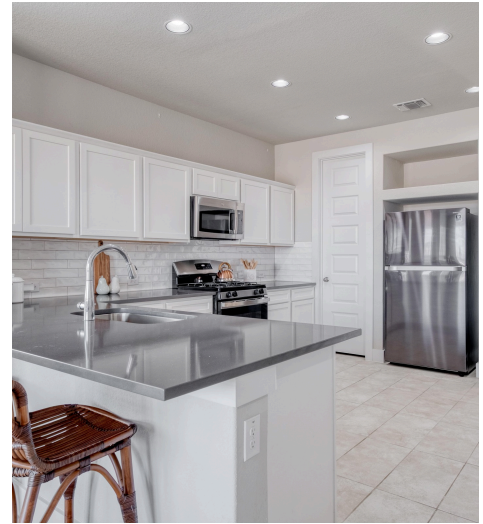

© 2025 TBD. All rights reserved. This floor plan is an approximation of existing structures and features and is provided for convenience only with the permission of the seller. All measurements are approximate and not guaranteed to be exact or to scale. Buyer should confirm measurements using their own sources.