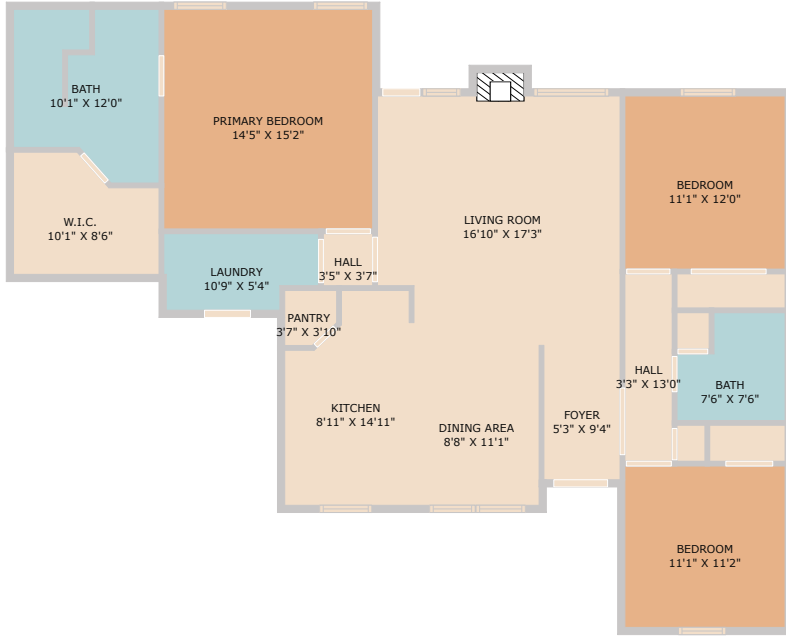

Dee Thomas

REALTOR

📞 (512) 298-5903

✉️ dee@txaustinhomesales.com

🌐 www.txaustinhomesales.com/

© 2025 331 Enterprises, LLC. All rights reserved. This floor plan is an approximation of existing structures and features and is provided for convenience only with the permission of the seller. All measurements are approximate and not guaranteed to be exact or to scale. Buyer should confirm measurements using their own sources.