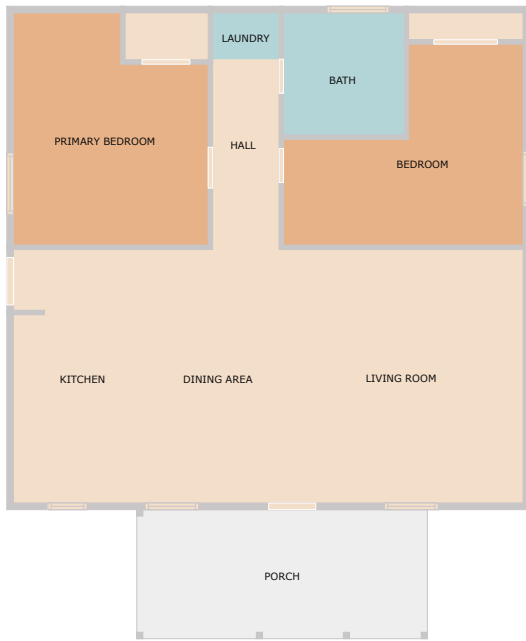

**TWIST
TOURS**

© 2025 TBD. All rights reserved. This floor plan is an approximation of existing structures and features and is provided for convenience only with the permission of the seller. All measurements are approximate and not guaranteed to be exact or to scale. Buyer should confirm measurements using their own sources.