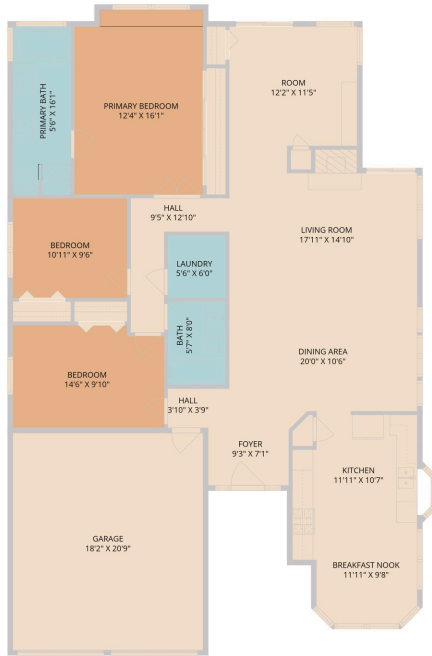

**TWIST
TOURS**

Jay Aumann

Realtor

(512) 473-9865

jaumann@11realty.net

© 2026 331 Enterprises, LLC. All rights reserved. This floor plan is an approximation of existing structures and features and is provided for convenience only with the permission of the seller. All measurements are approximate and not guaranteed to be exact or to scale. Buyer should confirm measurements using their own sources.