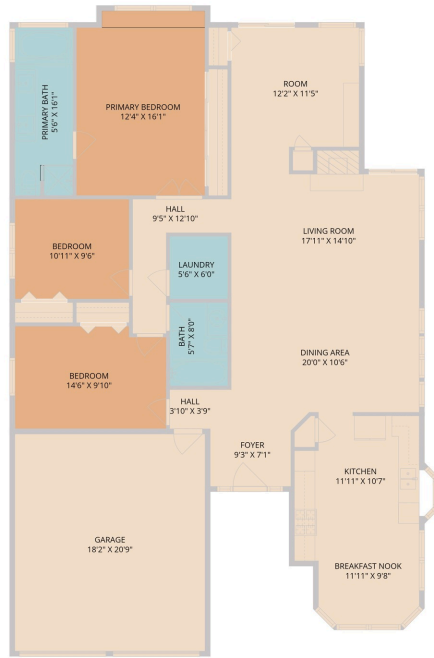

**TWIST
TOURS**

© 2026 331 Enterprises, LLC. All rights reserved. This floor plan is an approximation of existing structures and features and is provided for convenience only with the permission of the seller. All measurements are approximate and not guaranteed to be exact or to scale. Buyer should confirm measurements using their own sources.