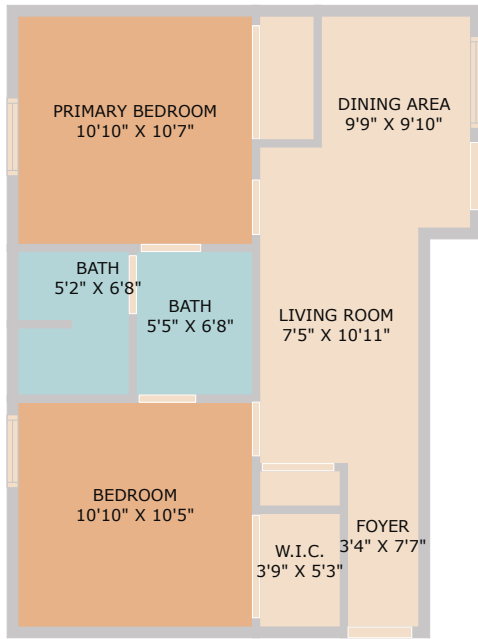

Samantha Rosenberg
Realtor

📞 (512) 658-3092

✉ info@SamSellsATX.com

🌐 www.SamSellsATX.com

SAMANTHA ROSENBERG REALTOR

© 2025 TBD. All rights reserved. This floor plan is an approximation of existing structures and features and is provided for convenience only with the permission of the seller. All measurements are approximate and not guaranteed to be exact or to scale. Buyer should confirm measurements using their own sources.