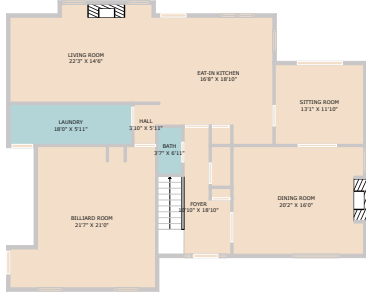

FLOOR 1

Samantha Rosenberg
Realtor

📞 (512) 658-3092

✉ info@SamSellsATX.com

🌐 www.SamSellsATX.com

SAMANTHA ROSENBERG REALTOR

© 2025 TBD. All rights reserved. This floor plan is an approximation of existing structures and features and is provided for convenience only with the permission of the seller. All measurements are approximate and not guaranteed to be exact or to scale. Buyer should confirm measurements using their own sources.