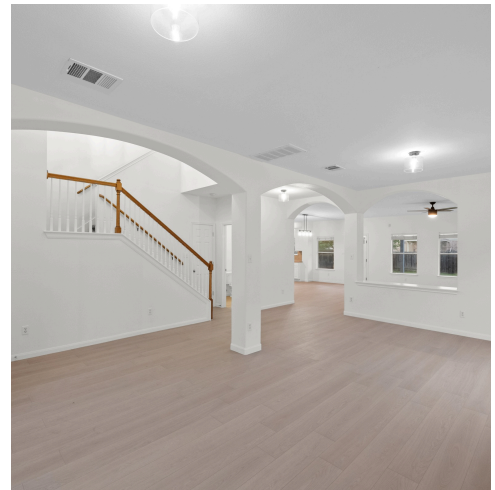

TWIST TOURS

1ST FLOOR

2ND FLOOR

TWIST TOURS