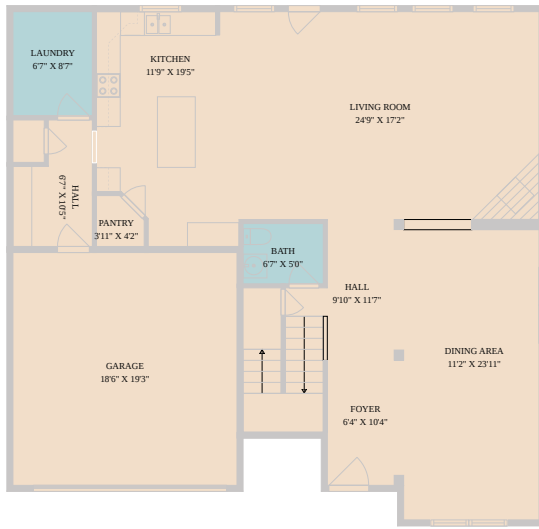

TWIST TOURS

TWIST TOURS

1ST FLOOR

2ND FLOOR

TWIST TOURS

© 2026 331 Enterprises, LLC. All rights reserved. This floor plan is an approximation of existing structures and features and is provided for convenience only with the permission of the seller. All measurements are approximate and not guaranteed to be exact or to scale. Buyer should confirm measurements using their own sources.