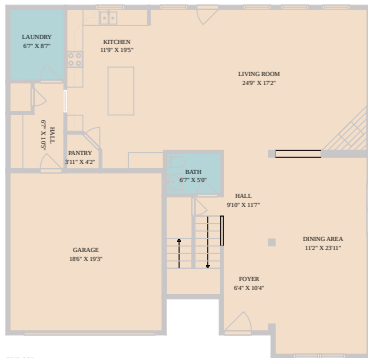

TWIST TOURS

1ST FLOOR

2ND FLOOR

TWIST TOURS