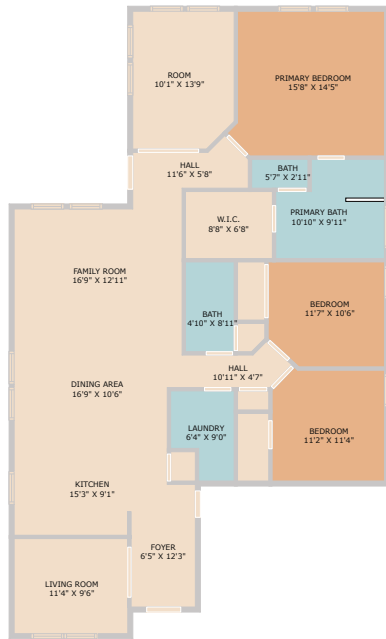

© 2025 331 Enterprises, LLC. All rights reserved. This floor plan is an approximation of existing structures and features and is provided for convenience only with the permission of the seller. All measurements are approximate and not guaranteed to be exact or to scale. Buyer should confirm measurements using their own sources.