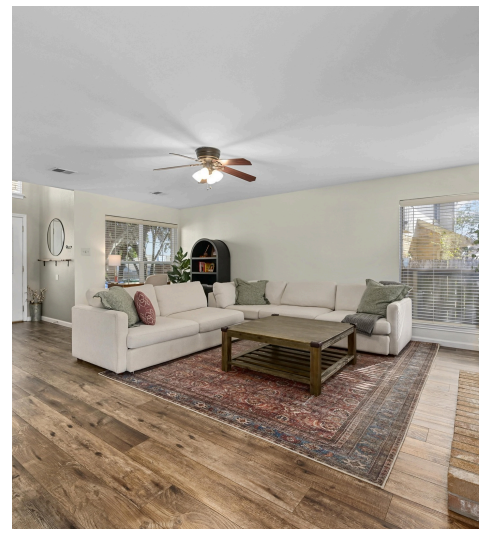

TWIST TOURS

© 2025 TBD. All rights reserved. This floor plan is an approximation of existing structures and features and is provided for convenience only with the permission of the seller. All measurements are approximate and not guaranteed to be exact or to scale. Buyer should confirm measurements using their own sources.