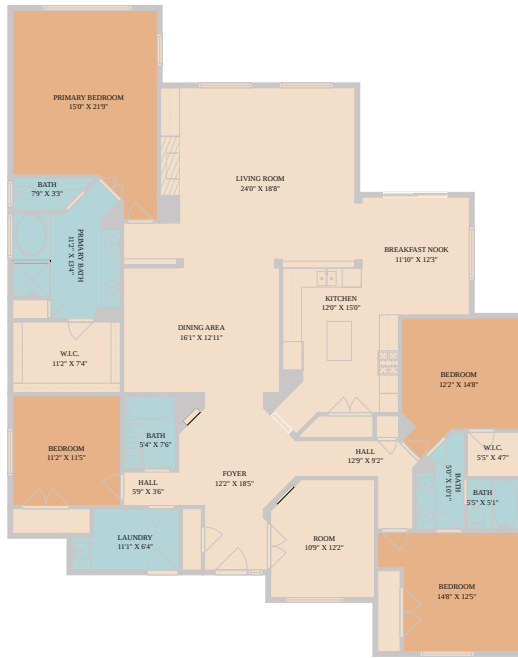

TWIST
TOURS

© 2026 331 Enterprises, LLC. All rights reserved. This floor plan is an approximation of existing structures and features and is provided for convenience only with the permission of the seller. All measurements are approximate and not guaranteed to be exact or to scale. Buyer should confirm measurements using their own sources.