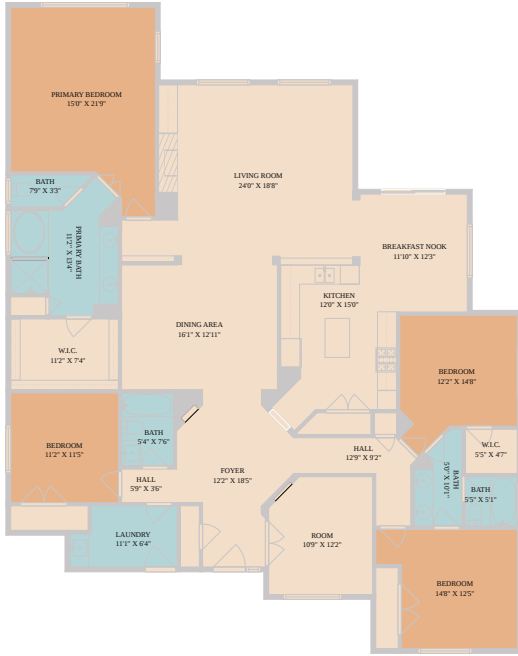

**TWIST
TOURS**

Pat Gunter
REALTOR

📞 512-750-0116

✉ pat@patgunter.com

🌐 www.patgunter.com

© 2026 331 Enterprises, LLC. All rights reserved. This floor plan is an approximation of existing structures and features and is provided for convenience only with the permission of the seller. All measurements are approximate and not guaranteed to be exact or to scale. Buyer should confirm measurements using their own sources.