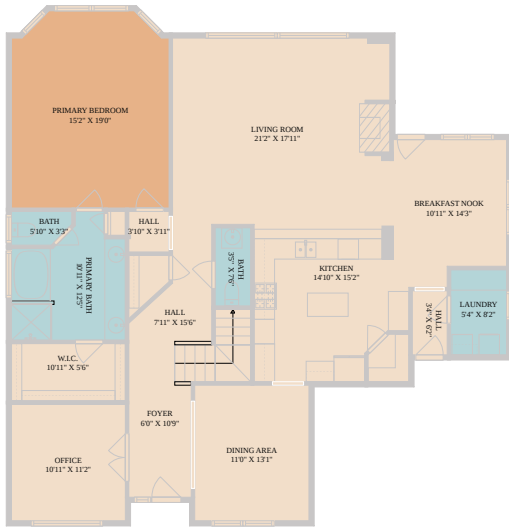

TWIST TOURS