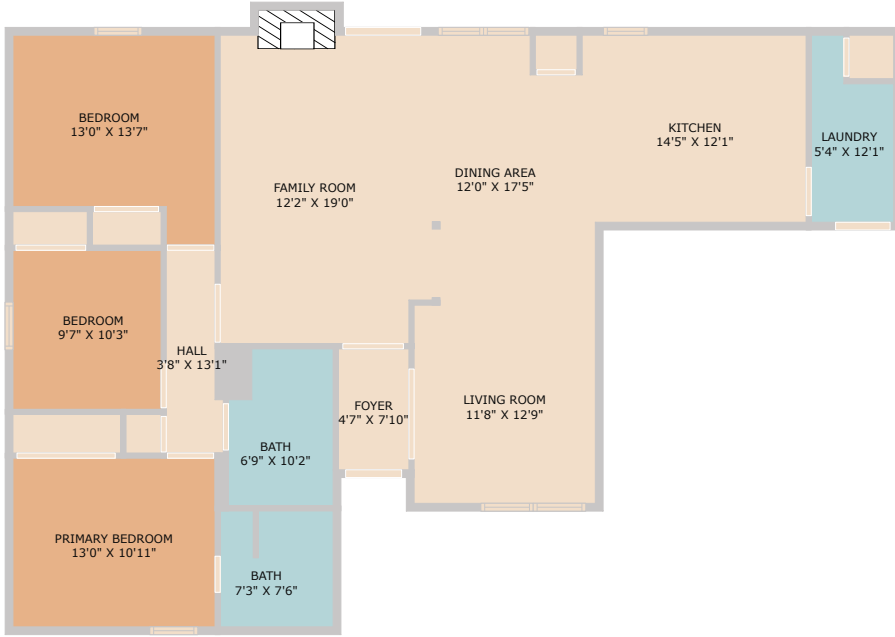

**TWIST
TOURS**