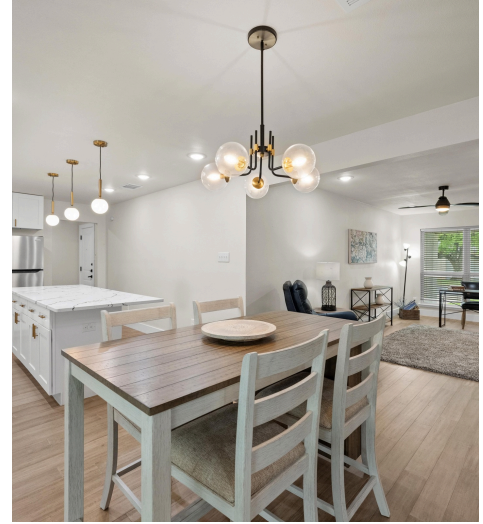

Cathie Richard

Broker/Associate - REMAX Fine Properties

📞 512-922-4653

✉️ CathieSold@icloud.com

© 2025 TBD. All rights reserved. This floor plan is an approximation of existing structures and features and is provided for convenience only with the permission of the seller. All measurements are approximate and not guaranteed to be exact or to scale. Buyer should confirm measurements using their own sources.