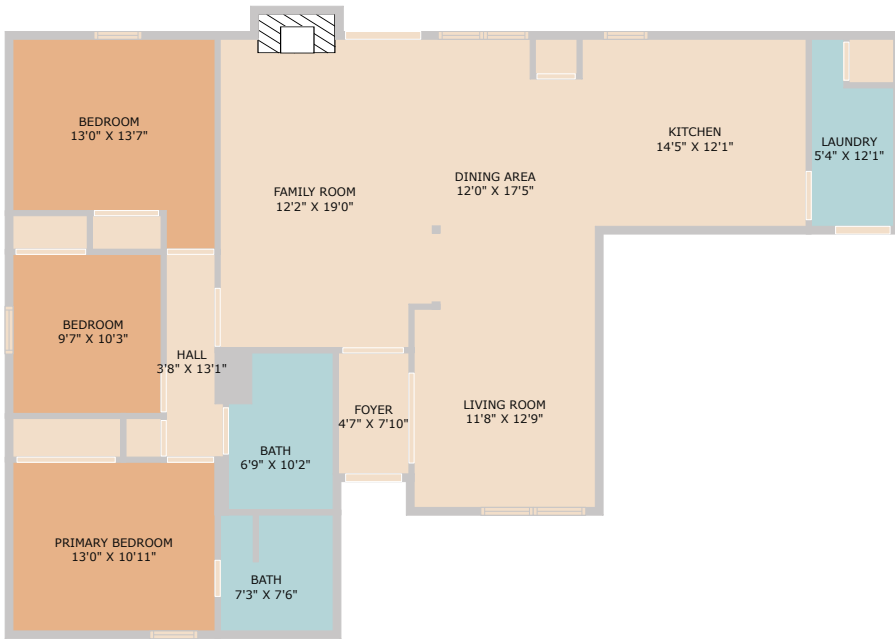

TWIST TOURS

© 2025 TBD. All rights reserved. This floor plan is an approximation of existing structures and features and is provided for convenience only with the permission of the seller. All measurements are approximate and not guaranteed to be exact or to scale. Buyer should confirm measurements using their own sources.