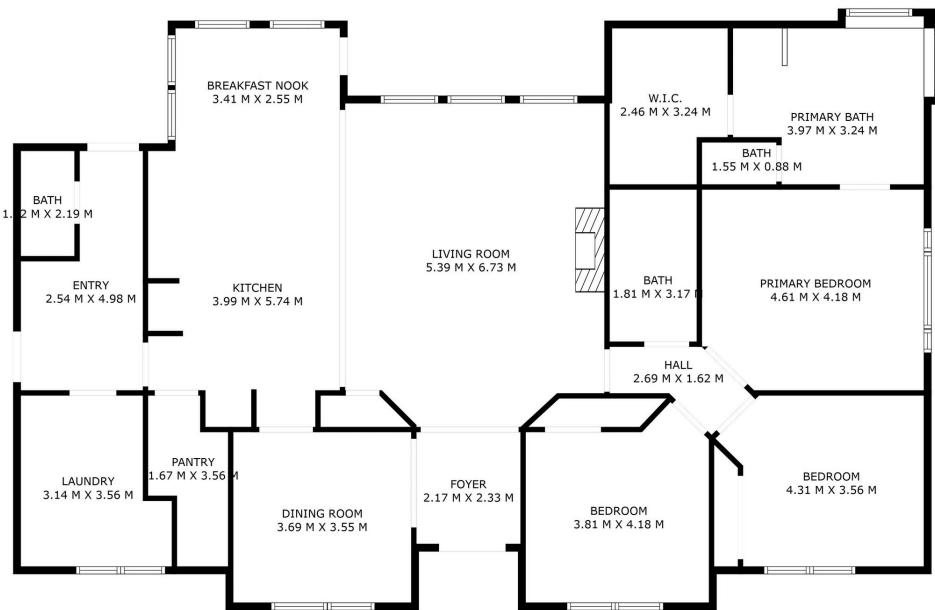

© 2025 TBD. All rights reserved. This floor plan is an approximation of existing structures and features and is provided for convenience only with the permission of the seller. All measurements are approximate and not guaranteed to be exact or to scale. Buyer should confirm measurements using their own sources.