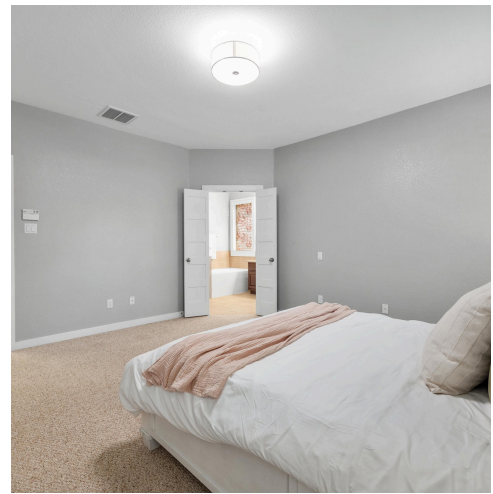

**TWIST
TOURS**