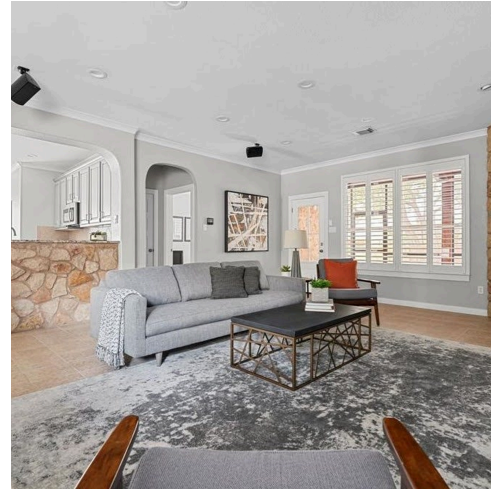

**TWIST
TOURS**