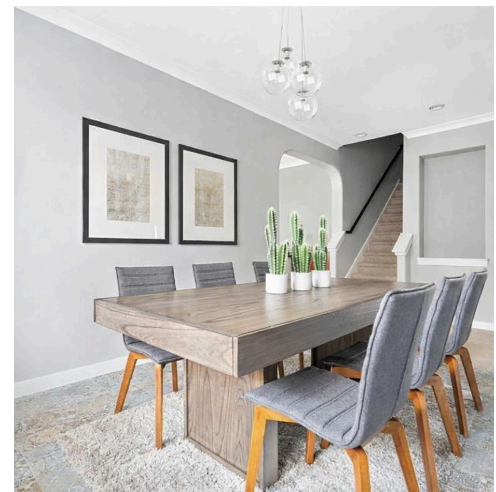

10820 Sky Rock Drive  
Austin, TX 78739

See online or with your mobile device:  
<https://10820skyrockdrive.mls.tours>

**TWIST  
TOURS**

Floor Plan Created by Cubicase App. Measurements Deemed Highly Reliable But Not Guaranteed.