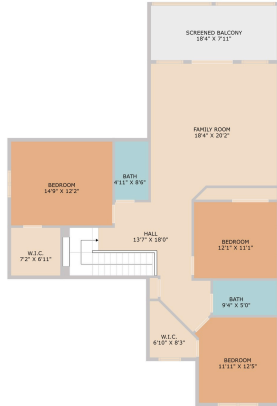

**TWIST
TOURS**