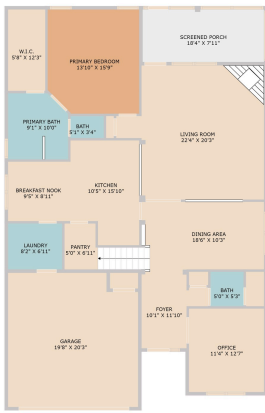

**TWIST
TOURS**