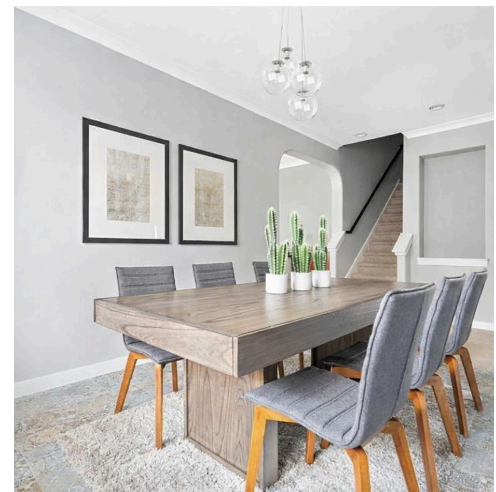

10820 Sky Rock Drive
Austin, TX 78739

See online or with your mobile device:
<https://10820skyrockdrive.mls.tours>

Floor Plan Created by Cubicasa App. Measurements Deemed Highly Reliable But Not Guaranteed.