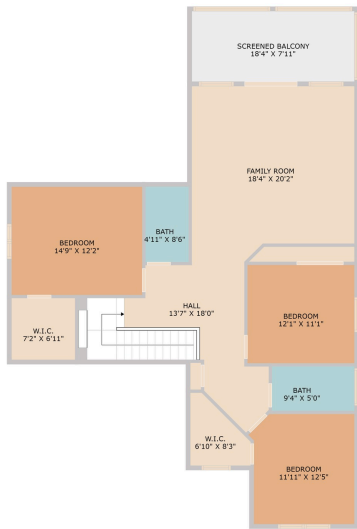

TWIST TOURS