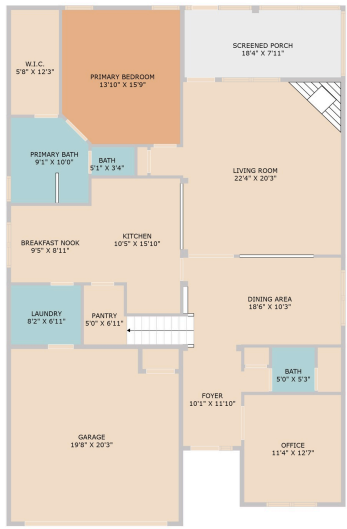

TWIST TOURS

TWIST TOURS

TWIST TOURS

© 2026 331 Enterprises, LLC. All rights reserved. This floor plan is an approximation of existing structures and features and is provided for convenience only with the permission of the seller. All measurements are approximate and not guaranteed to be exact or to scale. Buyer should confirm measurements using their own sources.