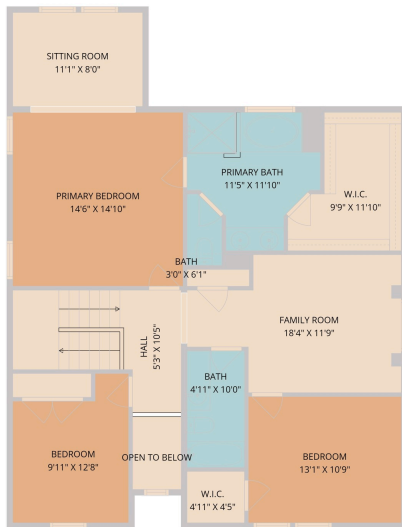

TWIST TOURS