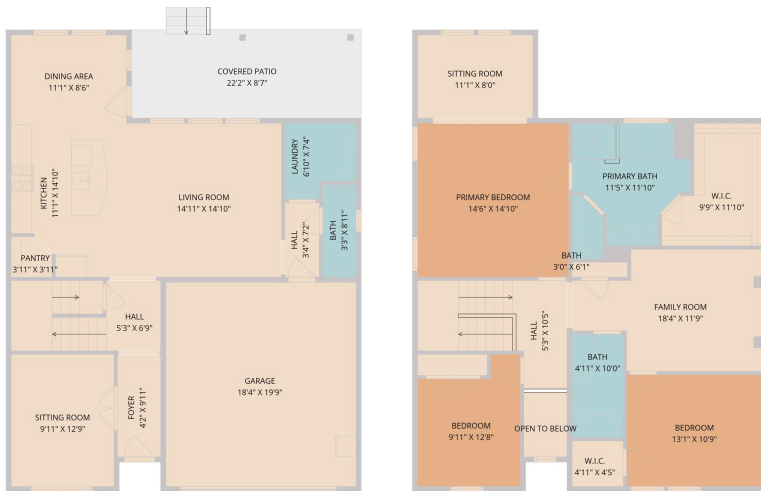

TWIST TOURS

1ST FLOOR

2ND FLOOR