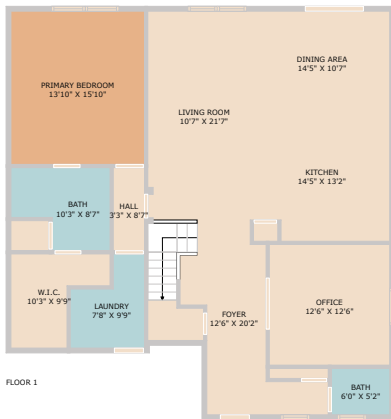

**TWIST
TOURS**

**TWIST
TOURS**

FLOOR 1

FLOOR 2

**TWIST
TOURS**

© 2025 TBD. All rights reserved. This floor plan is an approximation of existing structures and features and is provided for convenience only with the permission of the seller. All measurements are approximate and not guaranteed to be exact or to scale. Buyer should measure measurements using their own sources.