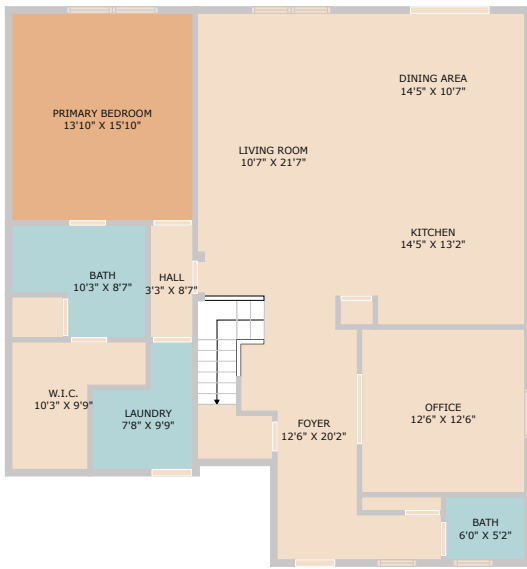

**TWIST
TOURS**

**TWIST
TOURS**

FLOOR 1

FLOOR 2

**TWIST
TOURS**

© 2025 TBD. All rights reserved. This floor plan is an approximation of existing structures and features and is provided for convenience only with the permission of the seller. All measurements are approximate and not guaranteed to be exact or to scale. Buyer should measure measurements using their own sources.