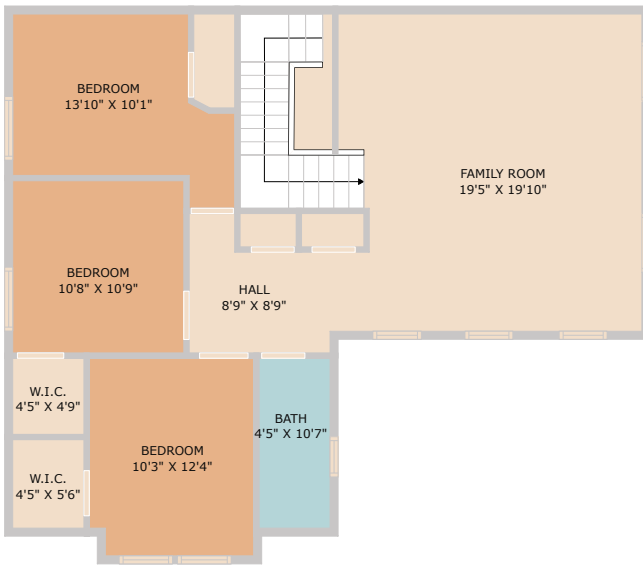

**TWIST
TOURS**

**TWIST
TOURS**