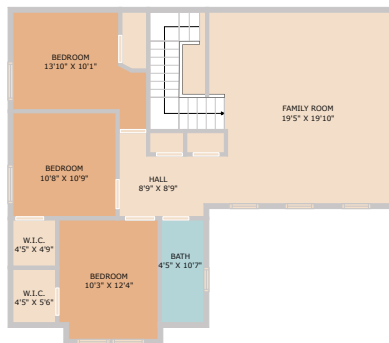

FLOOR 2

**TWIST
TOURS**

© 2025 TBD. All rights reserved. This floor plan is an approximation of existing structures and features and is provided for convenience only with the permission of the seller. All measurements are approximate and not guaranteed to be exact or to scale. Buyer should measure measurements using their own sources.