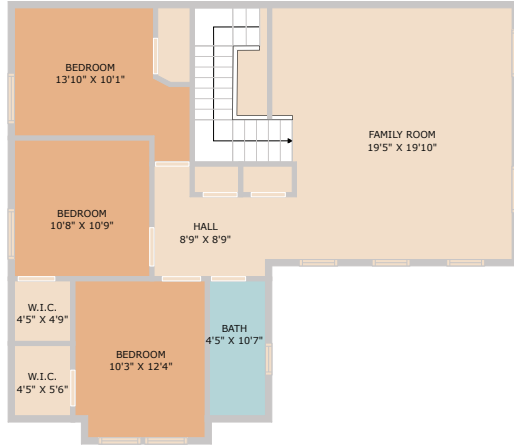

**TWIST
TOURS**