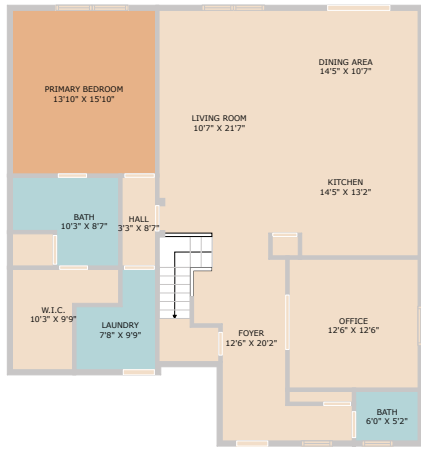

**TWIST
TOURS**