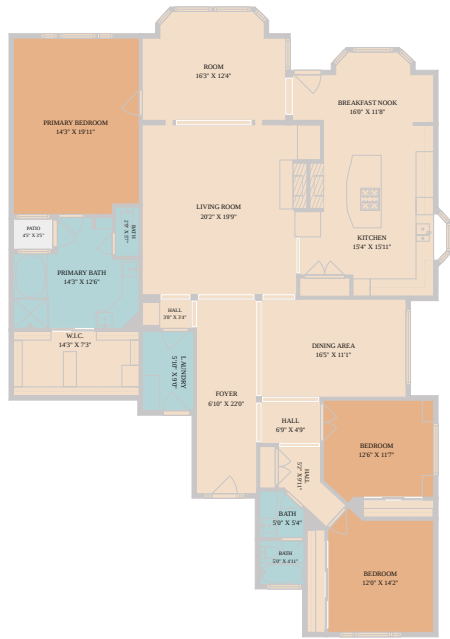

**TWIST
TOURS**

© 2026 331 Enterprises, LLC. All rights reserved. This floor plan is an approximation of existing structures and features and is provided for convenience only with the permission of the seller. All measurements are approximate and not guaranteed to be exact or to scale. Buyer should confirm measurements using their own sources.