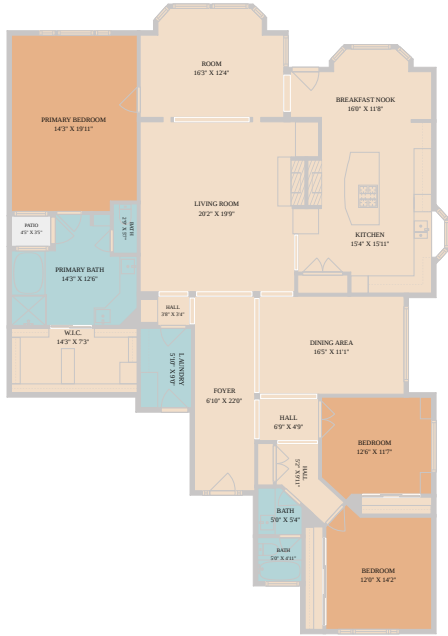

**TWIST
TOURS**

Holly Mace Massingill

☎ 512-413-9363

✉ holly@hollytherealtor.com

© 2026 331 Enterprises, LLC. All rights reserved. This floor plan is an approximation of existing structures and features and is provided for convenience only with the permission of the seller. All measurements are approximate and not guaranteed to be exact or to scale. Buyer should confirm measurements using their own sources.