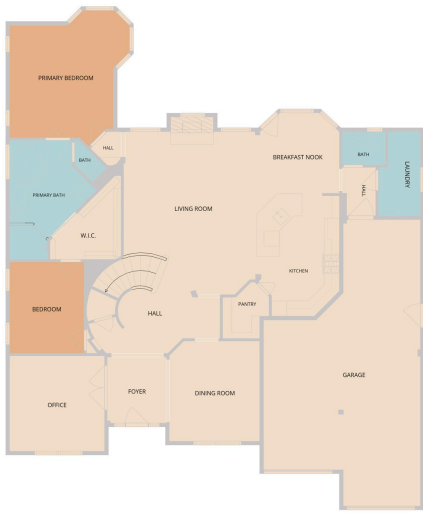

TWIST TOURS

TWIST TOURS

TWIST TOURS

© 2026 331 Enterprises, LLC. All rights reserved. This floor plan is an approximation of existing structures and features and is provided for convenience only with the permission of the seller. All measurements are approximate and not guaranteed to be exact or to scale. Buyer should confirm measurements using their own sources.