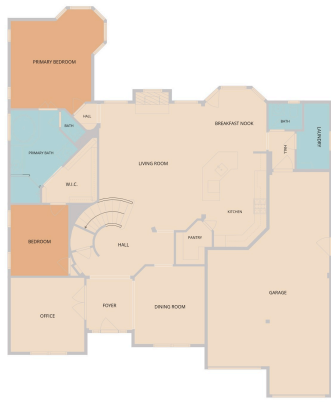

**TWIST
TOURS**