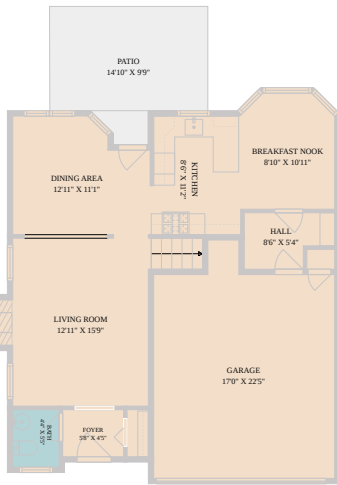

TWIST TOURS

1ST FLOOR