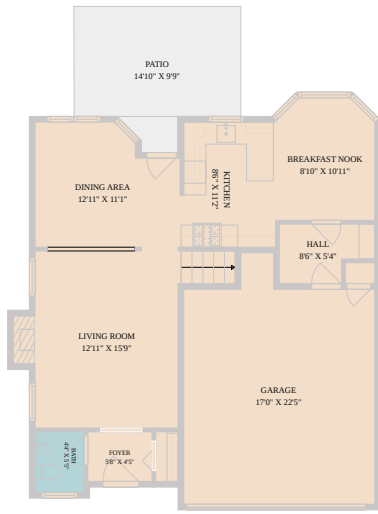

TWIST TOURS

TWIST TOURS

TWIST TOURS

© 2026 331 Enterprises, LLC. All rights reserved. This floor plan is an approximation of existing structures and features and is provided for convenience only with the permission of the seller. All measurements are approximate and not guaranteed to be exact or to scale. Buyer should confirm measurements using their own sources.