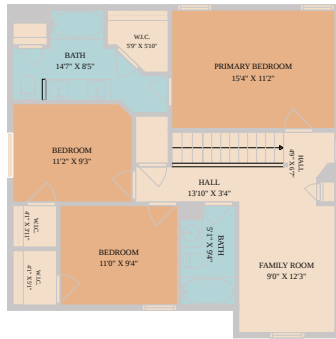

TWIST TOURS

TWIST TOURS

2ND FLOOR

TWIST TOURS

© 2026 331 Enterprises, LLC. All rights reserved. This floor plan is an approximation of existing structures and features and is provided for convenience only with the permission of the seller. All measurements are approximate and not guaranteed to be exact or to scale. Buyer should confirm measurements using their own sources.