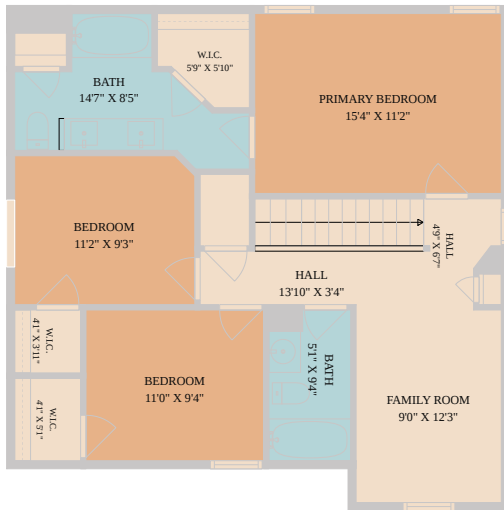

TWIST TOURS