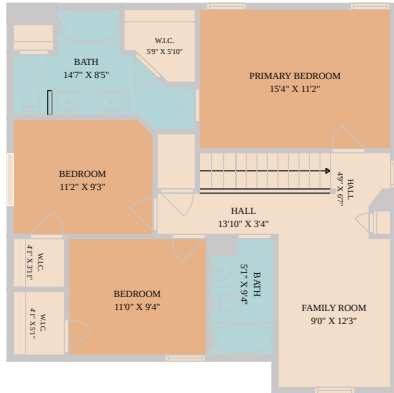

TWIST TOURS