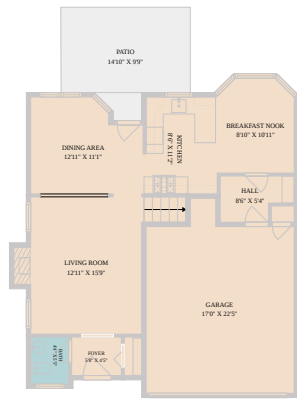

TWIST TOURS