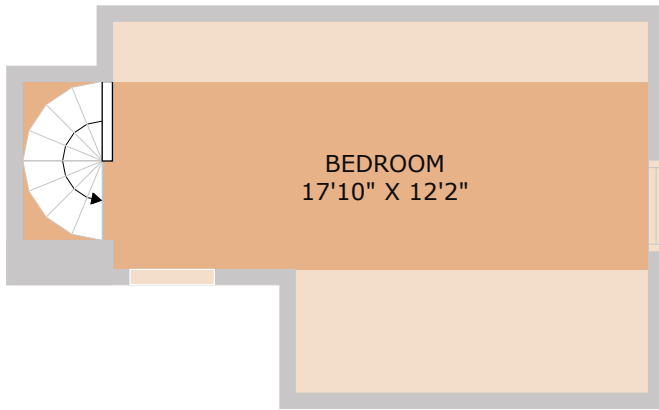

TWIST TOURS