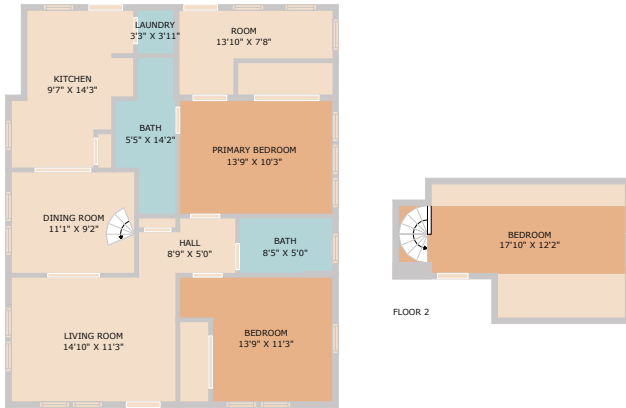

TWIST TOURS