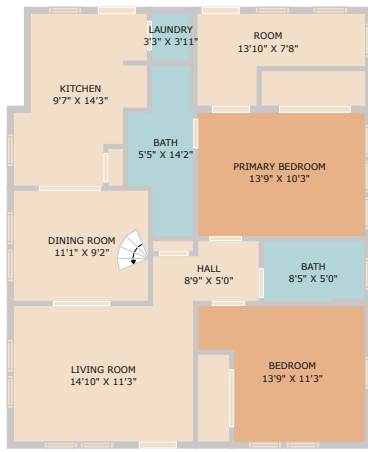

TWIST TOURS