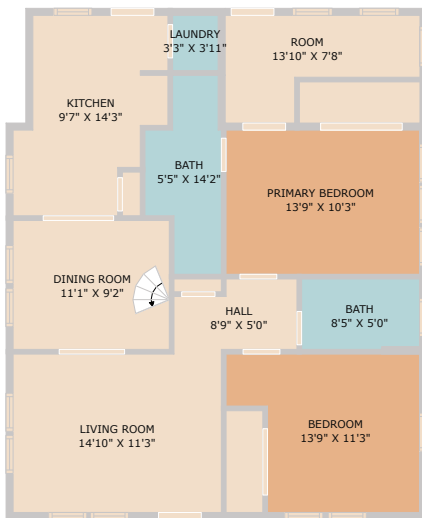

TWIST TOURS

FLOOR 2