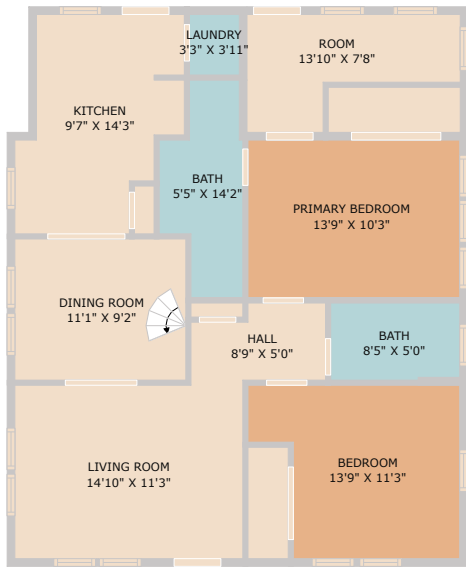

TWIST TOURS