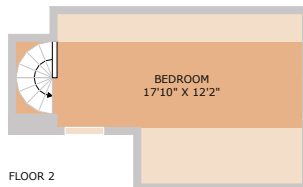

TWIST TOURS

FLOOR 2