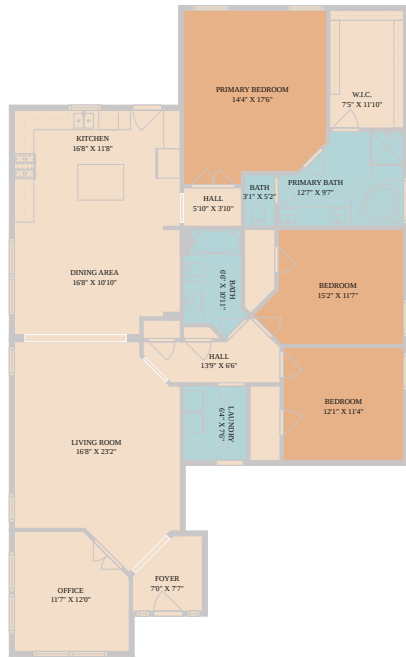

**TWIST
TOURS**

© 2026 331 Enterprises, LLC. All rights reserved. This floor plan is an approximation of existing structures and features and is provided for convenience only with the permission of the seller. All measurements are approximate and not guaranteed to be exact or to scale. Buyer should confirm measurements using their own sources.