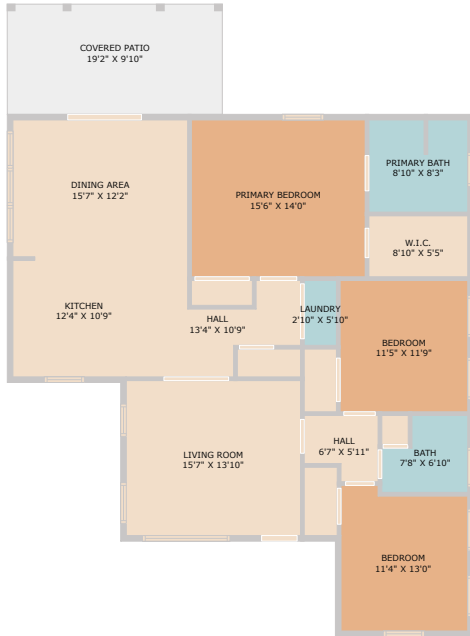

Jason Heffron
Broker Associate + Principal Agent
📞 512-658-8822
✉️ Jason.Heffron@Compass.com
🌐 www.jasonheffron.com/

© 2025 TBD. All rights reserved. This floor plan is an approximation of existing structures and features and is provided for convenience only with the permission of the seller. All measurements are approximate and not guaranteed to be exact or to scale. Buyer should confirm measurements using their own sources.