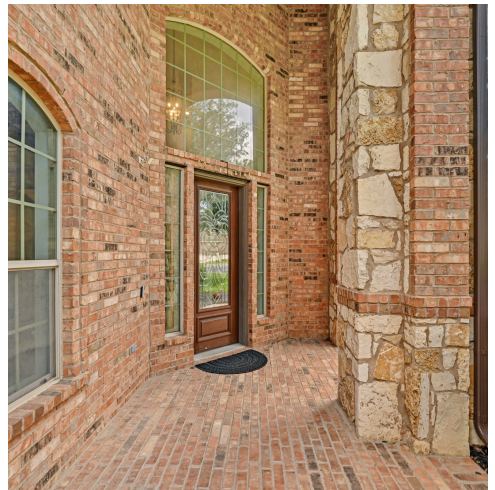

4303 Woodledge Place
Round Rock, TX 78665

See online or with your mobile device:
<https://4303woodledgeplace.mls.tours>

TWIST TOURS

Floor Plan Created By Calixtus App. Measurements Deemed Highly Reliable But Not Guaranteed.