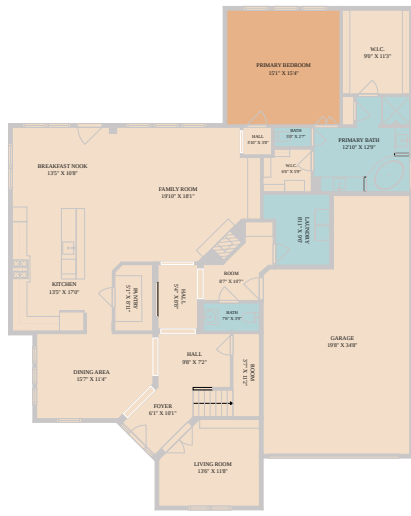

TWIST TOURS

TWIST TOURS

TWIST TOURS

© 2026 331 Enterprises, LLC. All rights reserved. This floor plan is an approximation of existing structures and features and is provided for convenience only with the permission of the seller. All measurements are approximate and not guaranteed to be exact or to scale. Buyer should confirm measurements using their own sources.