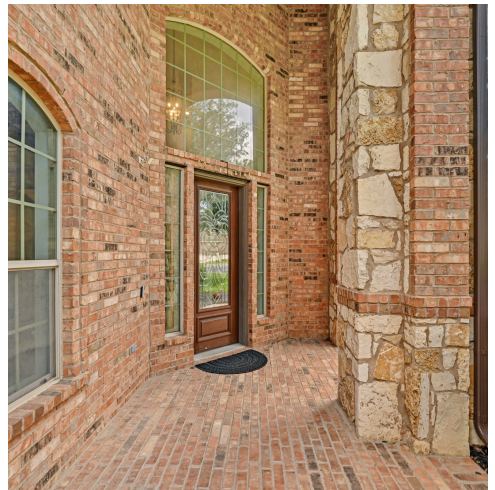

4303 Woodledge Place  
Round Rock, TX 78665

See online or with your mobile device:  
<https://4303woodledgeplace.mls.tours>

**TWIST TOURS**

Floor Plan Created By Calcasieu App. Measurements Deemed Highly Reliable But Not Guaranteed.