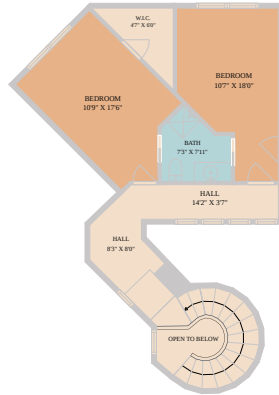

**TWIST
TOURS**