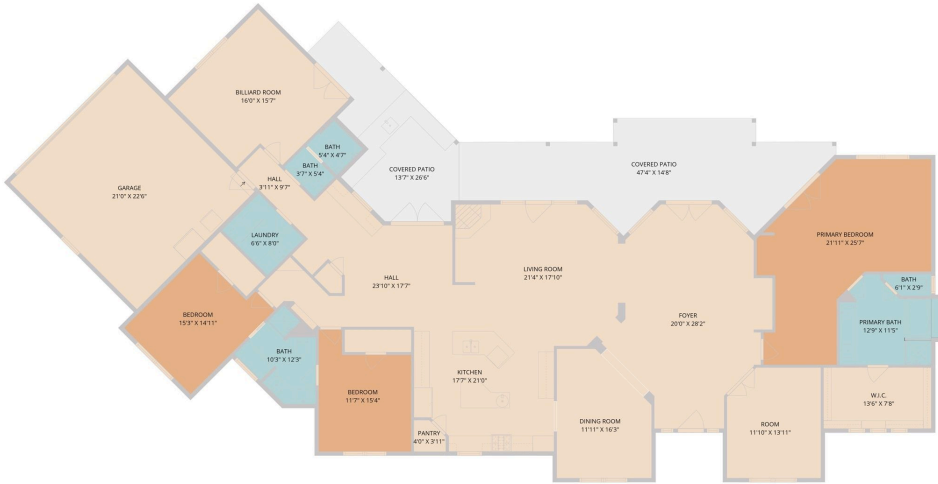

TWIST TOURS

Lisa Tozer, GRI

Realtor

📞 512-800-0198

✉️ lisa.tozer@compass.com

🌐 www.teamtozer.com

TTG THE TOZER GROUP

COMPASS

© 2025 331 Enterprises, LLC. All rights reserved. This floor plan is an approximation of existing structures and features and is provided for convenience only with the permission of the seller. All measurements are approximate and not guaranteed to be exact or to scale. Buyer should confirm measurements using their own sources.